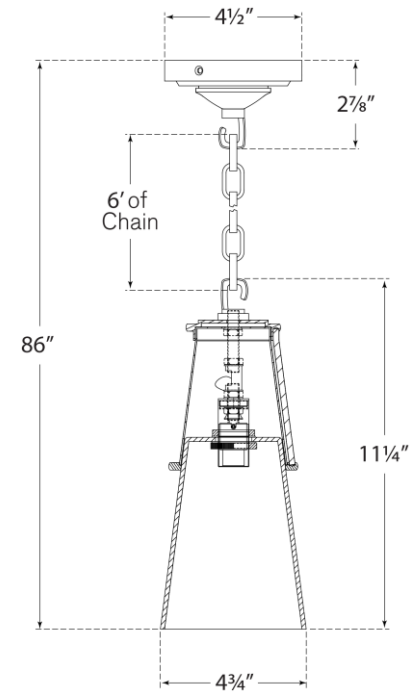

TEAR SHEET

Robinson Small Pendant

Item # TOB 5751PN-WG

Designer: Thomas O'Brien

Height: 11.25"

Width: 4.75"

Canopy: 4.5" Round

Finishes: BZ, HAB, PN

Glass Options: CG, SG, WG

Socket: E12 Candelabra

Wattage: 60 B11

Weight: 6 Pounds

TOB5751