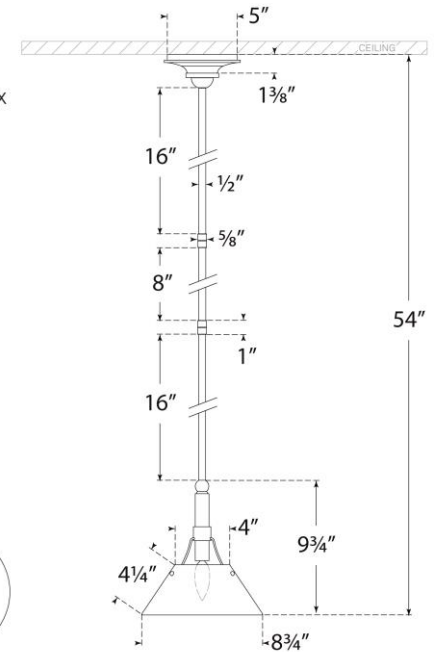

TEAR SHEET

Turlington Small Pendant

Item # TOB 5722PN-PN

Designer: Thomas O'Brien

O/A Height: 54"

Fixture Height: 9.75"

Min. Custom Height: 20.25"

Width: 8.75"

Canopy: 5" Round

Finishes: BZ/HAB, HAB, PN

Shade Treatments: BZ, HAB, PN

Shade Details: 4" x 8.75" x 4.5"

Socket: E12 Candelabra

Wattage: 6.5 LED B11

Weight: 5 Pounds

Top View

Front View