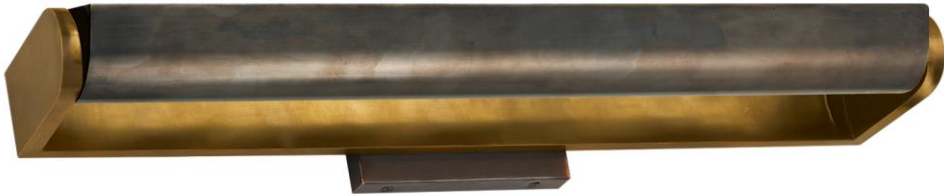

TEAR SHEET

David 24" Art Light

Item # TOB 2023HAB/BZ

Designer: Thomas O'Brien

Height: 3.75"

Width: 24"

Extension: 5.75"

Backplate: 3.75" x 6" Rectangle

Finishes: BZ/HAB, HAB, HAB/BZ

Socket: 3 - E26 Keyless

Wattage: 3 - 40 T10

Weight: 6 Pounds

Note: Requires Smaller Outlet Box