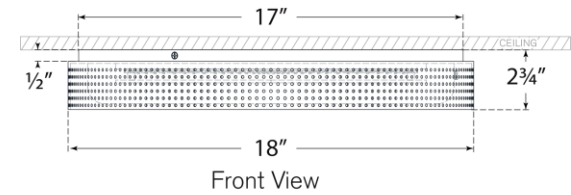

TEAR SHEET

Precision 18" Round Flush Mount

Item # KW 4082BZ-WG

Designer: Kelly Wearstler

Height: 2.75"

Width: 18"

Canopy: 17" Round

Finishes: AB, BZ, PN

Glass Options: WG

Lightsource: Dedicated LED

Wattage: 25w (3000lm)

Weight: 18 Pounds

Front View

Bottom View