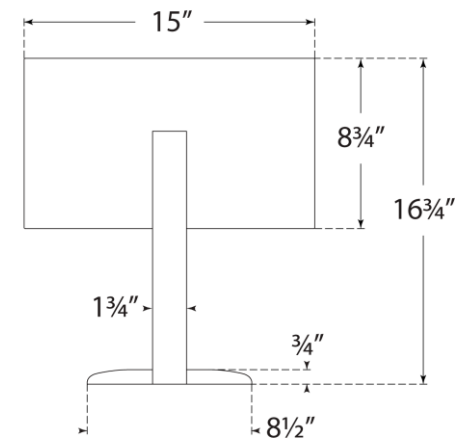

## Lotura 17" Intersecting Table Lamp

Item # KW 3440MBL

Designer: Kelly Wearstler

Height: 16.75"

Width: 15"

Base: 6.75" x 8.5" Decorative

Finishes: MBL, MGD, MWH

Lightsource: Dedicated LED w/ Touch Dimmer on Body

Wattage: 15w (1800lm)

Weight: 12 Pounds

Note: UL Only

Top View

Side View

Front View