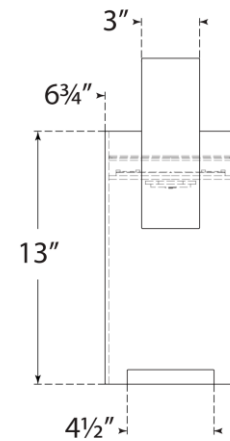

## Lotura 17" Intersecting Table Lamp

Item # KW 3440MBL

Designer: Kelly Wearstler

Height: 16.75"

Width: 15"

Base: 6.75" x 8.5" Decorative

Finishes: MBL, MGD, MWH

Lightsource: Dedicated LED w/ Touch Dimmer on Body

Wattage: 15w (1800lm)

Weight: 12 Pounds

Note: UL Only

Top View

Side View

Front View