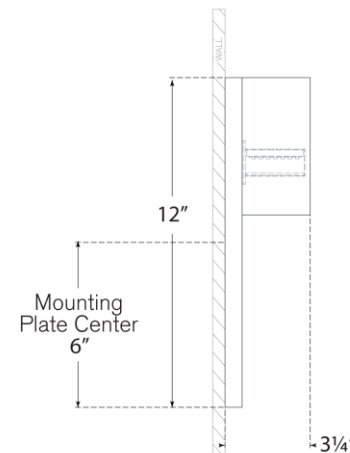

TEAR SHEET

Rega 12" Wide Sconce

Item # KW 2781BZ

Designer: Kelly Wearstler

Height: 12"

Width: 7"

Extension: 3.25"

Backplate: 6.25" x 12" Rectangle

Finishes: AB, BZ, PN

Lightsource: Dedicated LED

Wattage: 12w (1000lm)

Weight: 4 Pounds

Top View

Side View

Front View