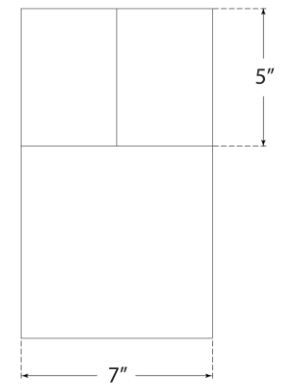

TEAR SHEET

Rega 12" Wide Sconce

Item # KW 2781BZ

Designer: Kelly Wearstler

Height: 12"

Width: 7"

Extension: 3.25"

Backplate: 6.25" x 12" Rectangle

Finishes: AB, BZ, PN

Lightsource: Dedicated LED

Wattage: 12w (1000lm)

Weight: 4 Pounds

Top View

Side View

Front View