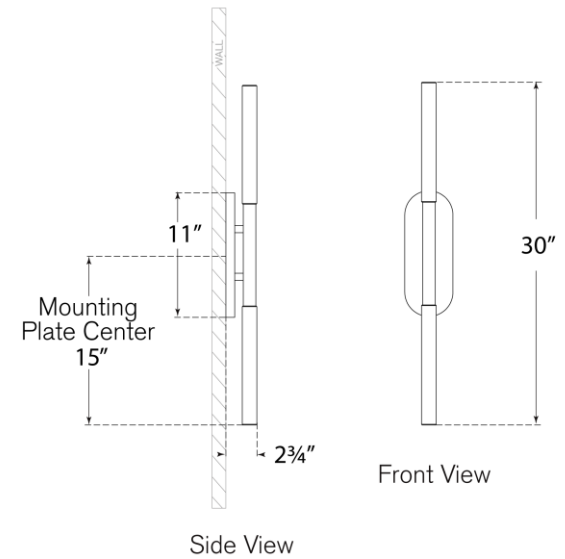

TEAR SHEET

Rousseau Large Vanity Sconce

Item # KW 2287PN-SG

Designer: Kelly Wearstler

Height: 30"

Width: 4.25"

Extension: 2.75"

Backplate: 4.25" x 11" Oval

Finishes: AB, BZ, PN

Glass Options: CG, EC, ECG, SG

Lightsource: Dedicated LED

Wattage: 9w (1000lm)

Weight: 8 Pounds

Top View

Side View

Front View