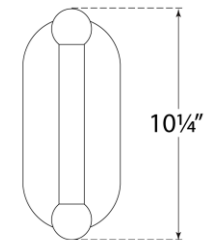

TEAR SHEET

Rousseau Medium Vanity Sconce

Item # KW 2282AB-CG

Designer: Kelly Wearstler

Height: 10.25"

Width: 4.25"

Extension: 3.25"

Backplate: 4.25" x 9.5" Oval

Finishes: AB, BZ, PN

Glass Options: CG, EC, ECG, SG

Lightsource: Dedicated LED

Wattage: 9w (1000lm)

Weight: 7 Pounds

Top View

Side View

Front View