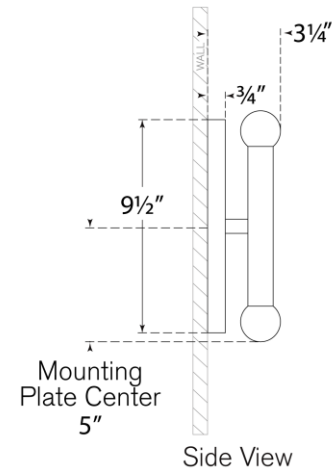

TEAR SHEET

Rousseau Medium Vanity Sconce

Item # KW 2282AB-CG

Designer: Kelly Wearstler

Height: 10.25"

Width: 4.25"

Extension: 3.25"

Backplate: 4.25" x 9.5" Oval

Finishes: AB, BZ, PN

Glass Options: CG, EC, ECG, SG

Lightsource: Dedicated LED

Wattage: 9w (1000lm)

Weight: 7 Pounds

Top View

Side View

Front View