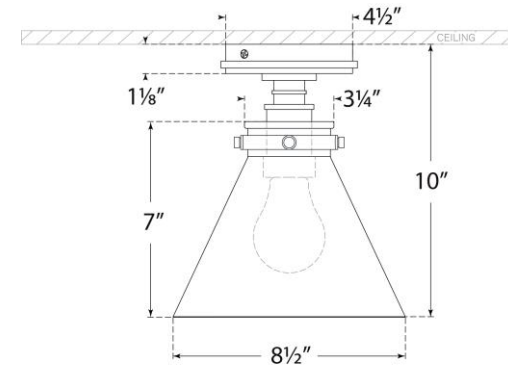

TEAR SHEET

Parkington 9" Conical Flush Mount

Item # CHC 4525PN-WG

Designer: Chapman & Myers

Height: 10"

Width: 8.5"

Canopy: 4.5" Round

Finishes: AB, BZ, PN

Glass Options: CG, WG

Socket: E26 Keyless

Wattage: 15 LED A19

Weight: 5 Pounds

Note: UL Only

Front View

Top View