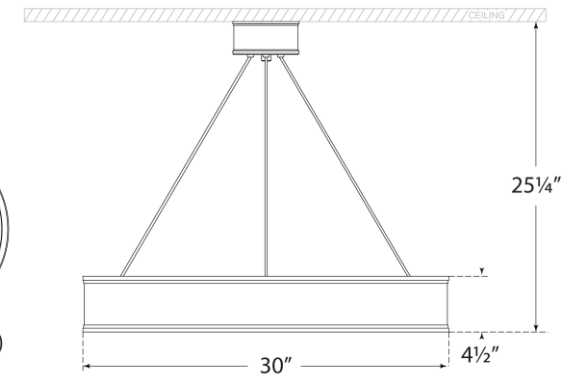

## Connery 30" Ring Chandelier

Item # CHC 1615AB

Designer: Chapman & Myers

O/A Height: 20" - 123"

Fixture Height: 4.5"

Width: 30"

Canopy: 5.5" Round

Finishes: AB, BZ, PN, WHT/AB

Lightsource: Dedicated LED

Wattage: 65w (5200lm)

Weight: 24 Pounds

Note: Height Not Adjustable After Installation

Bottom View(1:2)

Side View