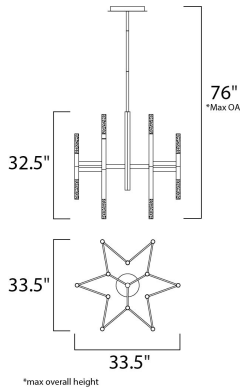

**MEASUREMENTS**

DIMENSION : 33.5" W x 32.5" H  
 MAX OAH : 76." OAH  
 HANGING WEIGHT : 33. lb

**LAMPING**

INPUT VOLTAGE : 120V  
 LUMENS : 4,200 Rated (2,940 Del.)  
 BULB : 24 x 2.5W LED (INCLUDED), 60W Total  
 DIMMABLE : Dimmable  
 CRI : 80+ CRI  
 COLOR\_TEMP : 3000K