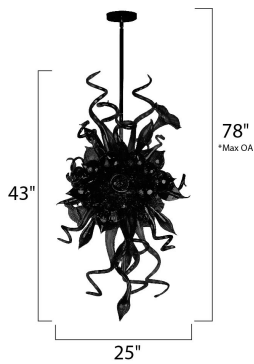

**ADDITIONAL**

INSTALL UP/DOWN:  
SLOPE: 120  
RATED LIFE 40000 Hours  
OPERATING TEMPERATURE:  
-20°C (-4°F), 40°C (104°F)

**MEASUREMENTS**

DIMENSION : 25." W x 43." H  
MAX OAH : 85." OAH  
HANGING WEIGHT : 23.1 lb