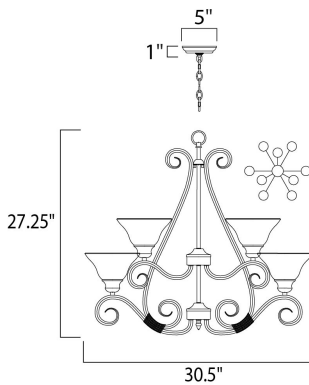

Pewter PE

**GLASS**

Marble MR

**MATERIAL**

Steel

**RATINGS**

cULusDry Location  
Dimmable

**ADDITIONAL**

INSTALL UP/DOWN:  
RATED LIFE 2500 Hours  
OPERATING TEMPERATURE:  
-20°C (-4°F), 40°C (104°F)

**MEASUREMENTS**

DIMENSION : 30.5" W x 27.25" H  
HANGING WEIGHT : 22.71 lb

**LAMPING**

INPUT VOLTAGE : 120V  
LUMENS : 6,048 Rated (0 Del.)  
BULB : 9 x 60W (NOT INCLUDED), 540W Total  
DIMMABLE : Dimmable  
COLOR\_TEMP : 2700K