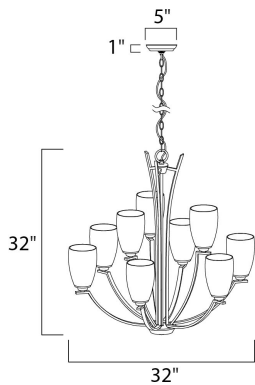

PRODUCT DESCRIPTION

A clean, contemporary design featuring rectangular tubing, finished in your choice of Polished Chrome or Oil Rubbed Bronze, is enhanced by the tall scale, Satin White glass shades.

FINISHES OPTION

INSTALL UP/DOWN:
OPERATING TEMPERATURE:
-20°C (-4°F), 40°C (104°F)

MEASUREMENTS

DIMENSION : 32." W x 32." H
CANOPY : 5." W x 1." H x 5." L
HANGING WEIGHT : 17.42 lb

LAMPING

INPUT VOLTAGE : 120V
LUMENS : 0 Rated (0 Del.)
BULB : 9 x 60W (NOT INCLUDED), 540W Total
DIMMABLE : Dimmable