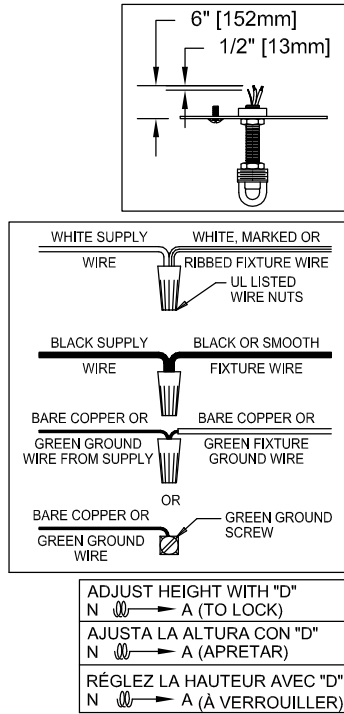

Assembly & Installation Instructions

CAUTION: Read instructions carefully and turn electricity off at main circuit breaker panel before beginning installation.

4762

WARNING - If any Special Control Devices are used with this Fixture, Follow the Instructions Carefully to assure full compliance with N.E.C. requirements. If there are any questions, contact a Qualified Electrical Contractor.

CANOPY MOUNTING & WIRE CONNECTION ASSEMBLY STEPS:

1. D,E → A
2. B,A → C
3. N,P,H → D
4. P → H (TO LOCK) (APRETAR) (À VERROUILLER)
5. F → M
6. M → V,W
7. L → M
8. J,K → L
9. L → H
10. F → L,K,J,H,D
11. F → G
12. J,K → H

FIXTURE ASSEMBLY STEPS:

1. T,Q,R → U
2. S → U

B, C, G & S
(NOT FURNISHED)
(NO INCLUIDA)
(NON FOURNIE)

Instructions d'Assemblage et Installation

MISE EN GARDE: Lire les instructions avec soin et couper le courant au disjoncteur central avant de commencer l'installation.