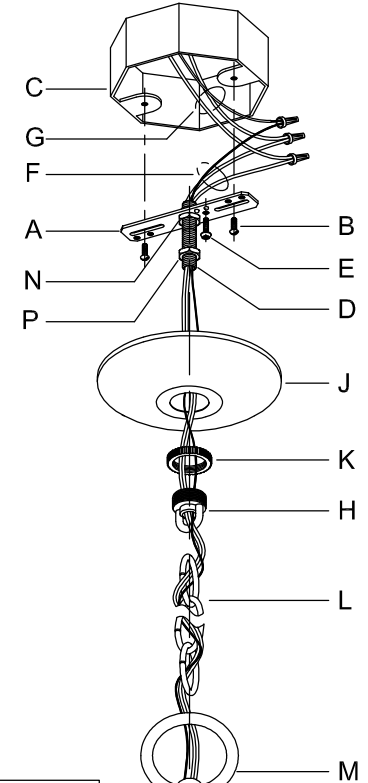

Assembly & Installation Instructions

CAUTION: Read instructions carefully and turn electricity off at main circuit breaker panel before beginning installation.

4762

WARNING - If any Special Control Devices are used with this Fixture, Follow the Instructions Carefully to assure full compliance with N.E.C. requirements. If there are any questions, contact a Qualified Electrical Contractor.

CANOPY MOUNTING & WIRE CONNECTION ASSEMBLY STEPS:

1. D,E → A
2. B,A → C
3. N,P,H → D
4. P → H (TO LOCK) (APRETAR) (À VERROUILLER)
5. F → M
6. M → V,W
7. L → M
8. J,K → L
9. L → H
10. F → L,K,J,H,D
11. F → G
12. J,K → H

FIXTURE ASSEMBLY STEPS:

1. T,Q,R → U
2. S → U

B, C, G & S
(NOT FURNISHED)
(NO INCLUIDA)
(NON FOURNIE)

Instructions d'Assemblage et Installation

MISE EN GARDE: Lire les instructions avec soin et couper le courant au disjoncteur central avant de commencer l'installation.